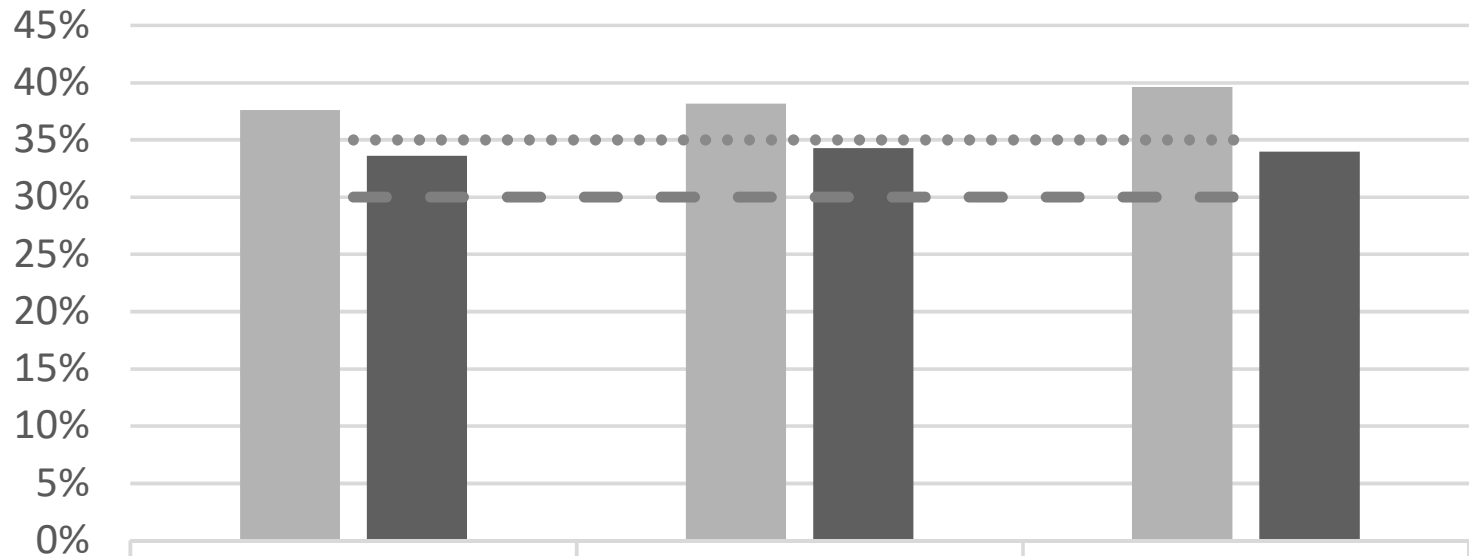

Comprehensive Graduation Rates

*Rate of Awards for First-Time/Full-Time Students
within 150% Time-to-Degree*

	FA17 cohort	FA18 cohort	FA19 cohort
All-MS-CCs	37.6%	38.2%	39.6%
MDCC	33.6%	34.3%	34.0%
Goal	35%	35%	35%
Threshold	30%	30%	30%